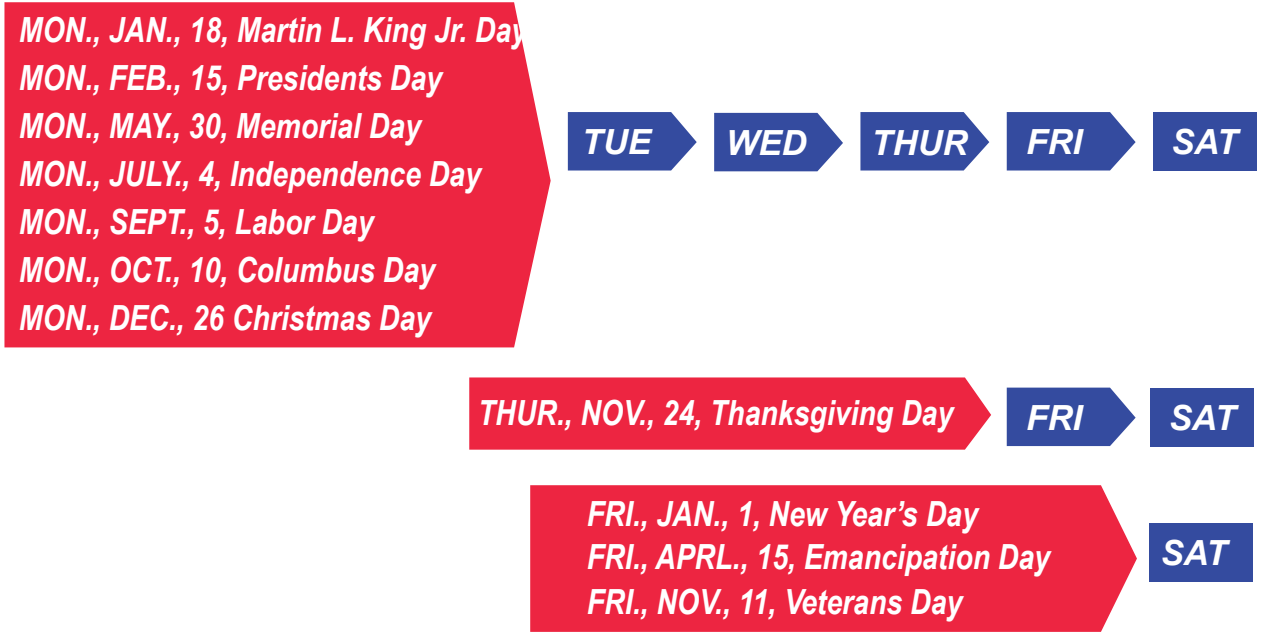

HOLIDAY TRASH/RECYCLING COLLECTIONS *SLIDE* GUIDE

When a holiday occurs, trash/recycling collection days
“slide” to the next day for the rest of the week.

HOLIDAY OBSERVED 2016

COLLECTIONS RESUME

In twice-a-week collection areas (Mon/Thur or Tue /Fri): Mon slides to Tue and Thur slides to Fri; Tue slides to Wed and Fri slides to Sat.